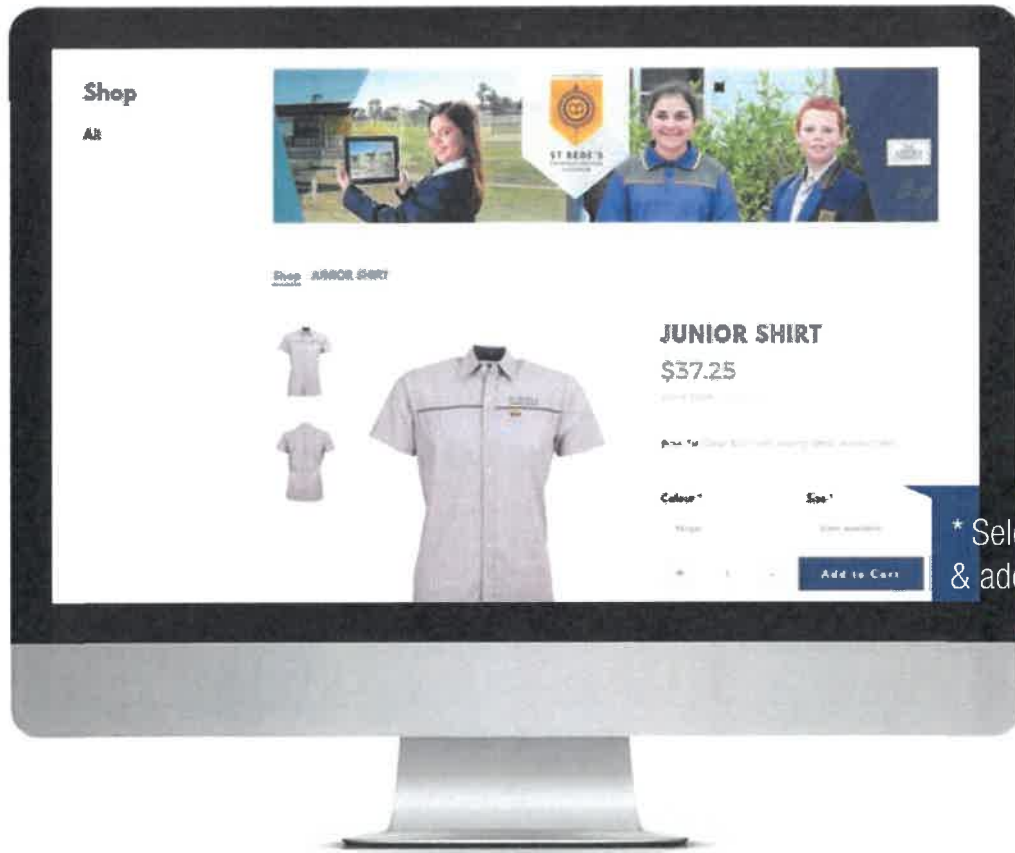

PRODUCT PAGE