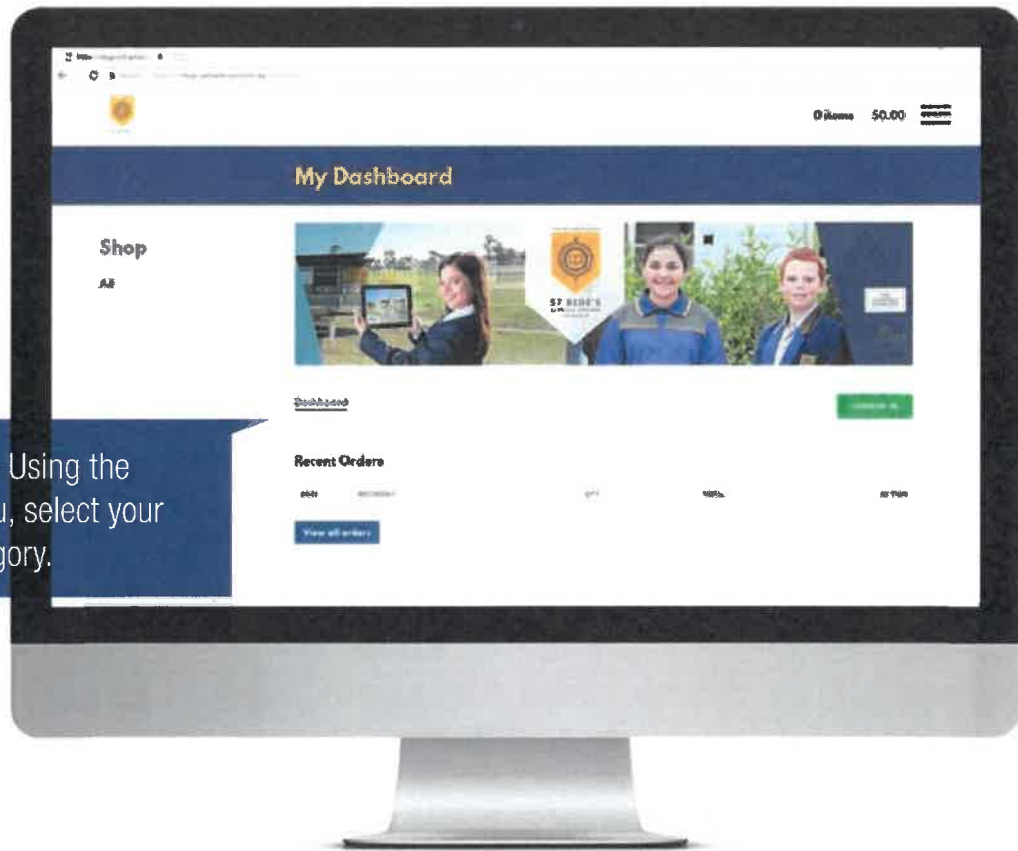

- USER GUIDE -

SHINE WITH CHRIST'S GLORY

ST BEDE'S
CATHOLIC COLLEGE

The Uniform Company's unique Shop-Williamson ordering system allows the parents of St Bede's Catholic College to effectively order School Uniforms.

To order go to www.shop-williamson.com.au

YOUR LOGIN DETAILS

User name:

Password:

LOGIN PAGE

HOME PAGE

CATEGORY PAGE

PRODUCT PAGE