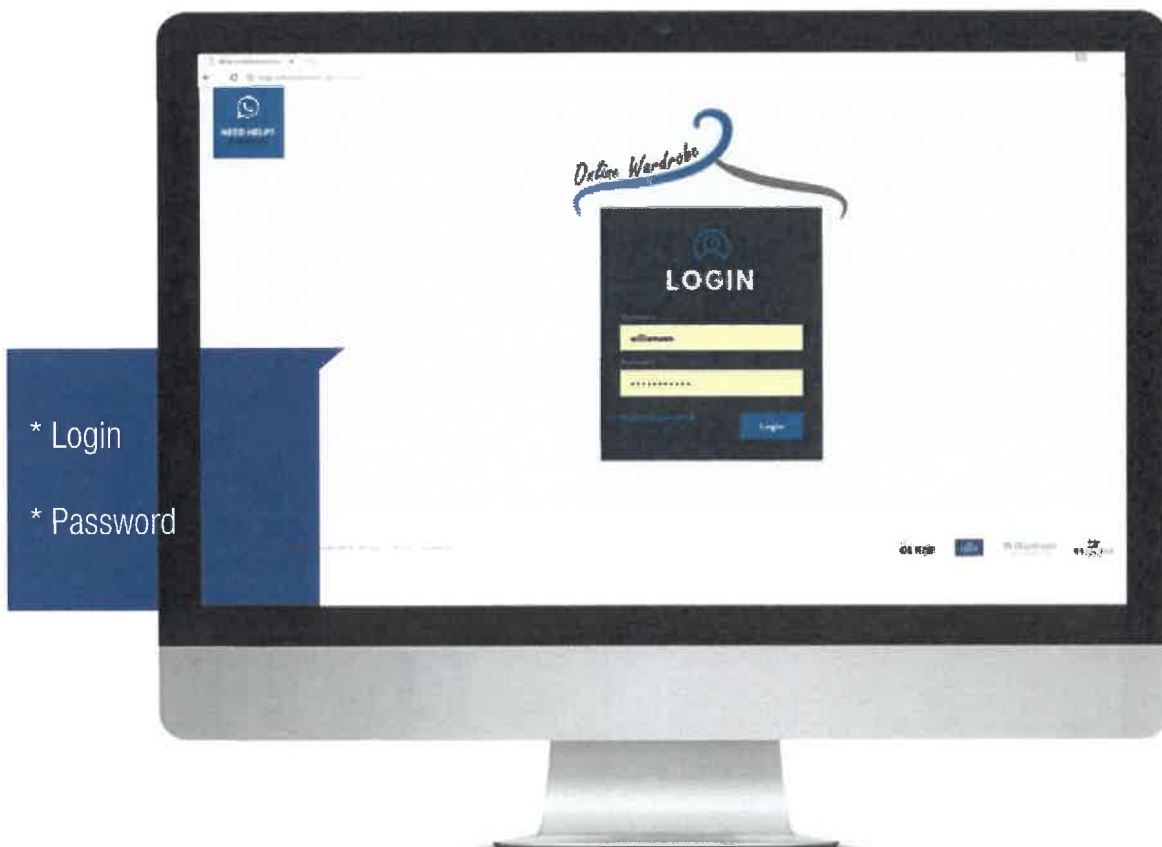

- USER GUIDE -

SHINE WITH CHRIST'S GLORY

ST BEDE'S
CATHOLIC COLLEGE

The Uniform Company's unique Shop-Williamson ordering system allows the parents of St Bede's Catholic College to effectively order School Uniforms.

To order go to www.shop-williamson.com.au

YOUR LOGIN DETAILS

User name:

Password:

LOGIN PAGE

HOME PAGE

CATEGORY PAGE

PRODUCT PAGE