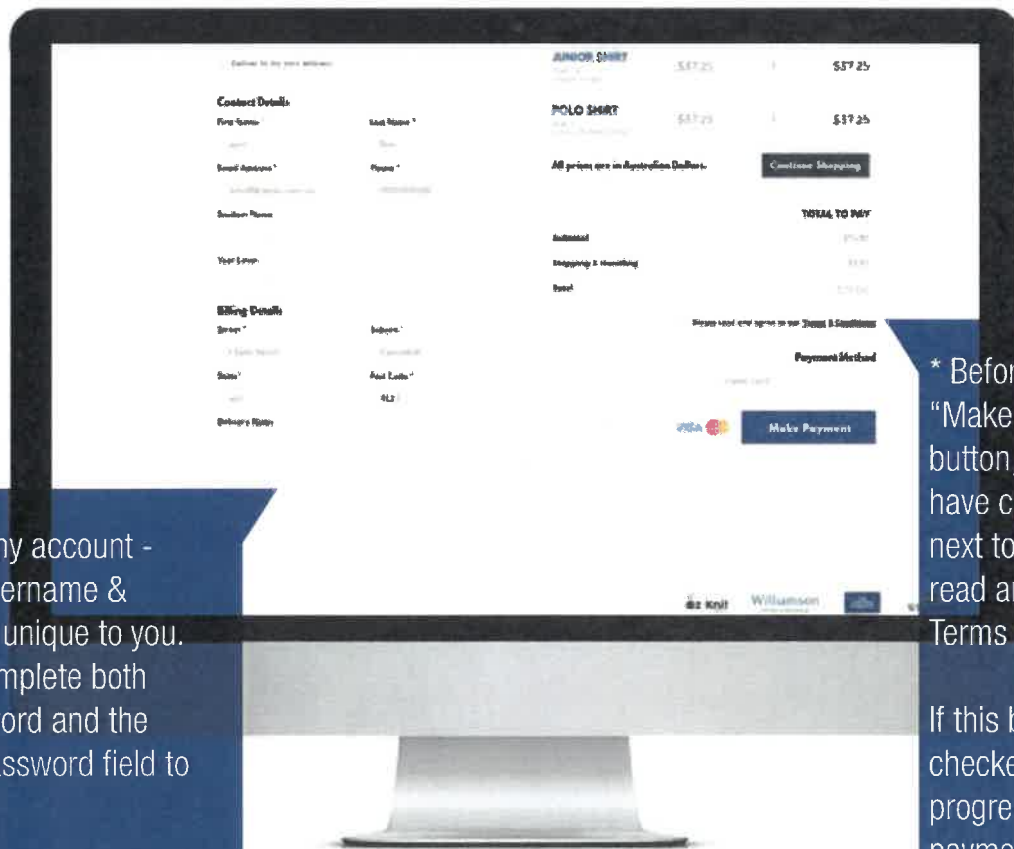

To order go to www.shop-williamson.com.au

YOUR LOGIN DETAILS

User name:

Password:

LOGIN PAGE

HOME PAGE

CATEGORY PAGE

PRODUCT PAGE

CART PAGE

CHECKOUT PAGE

* Complete all the contact & shipping details

* Create my account - Enter a username & password unique to you. Please complete both the password and the Repeat Password field to continue.