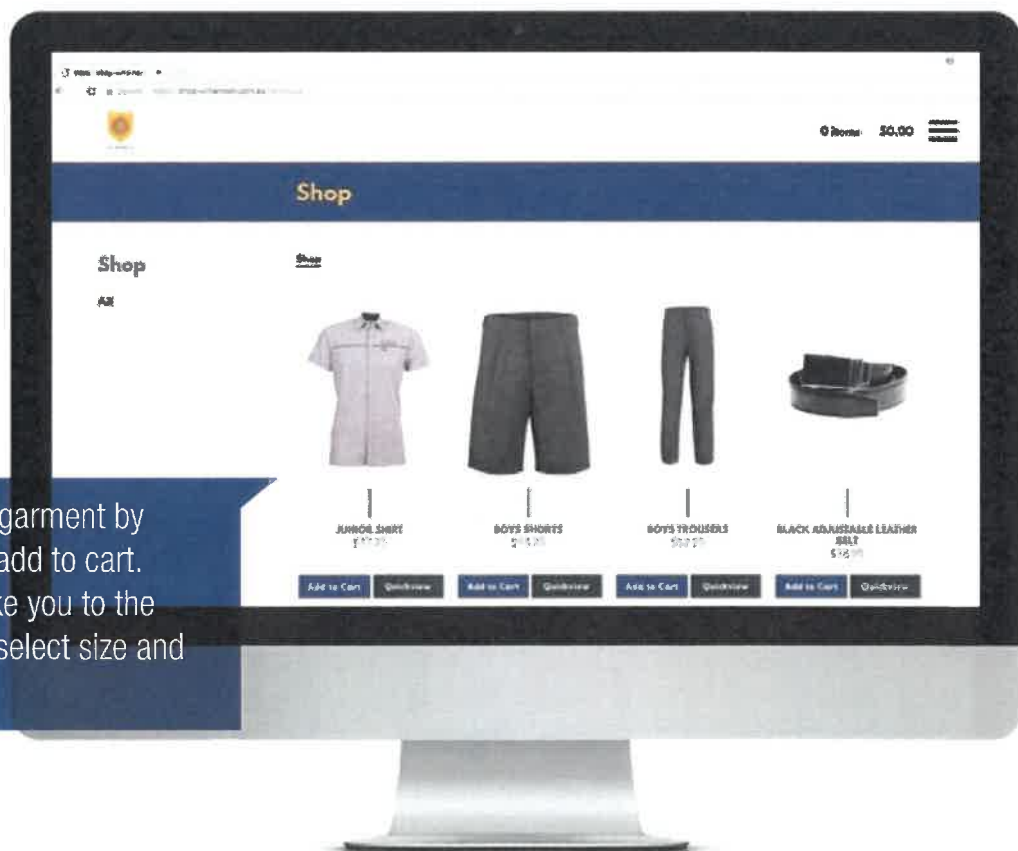

To order go to www.shop-williamson.com.au

YOUR LOGIN DETAILS

User name:

Password:

LOGIN PAGE

HOME PAGE

CATEGORY PAGE

PRODUCT PAGE